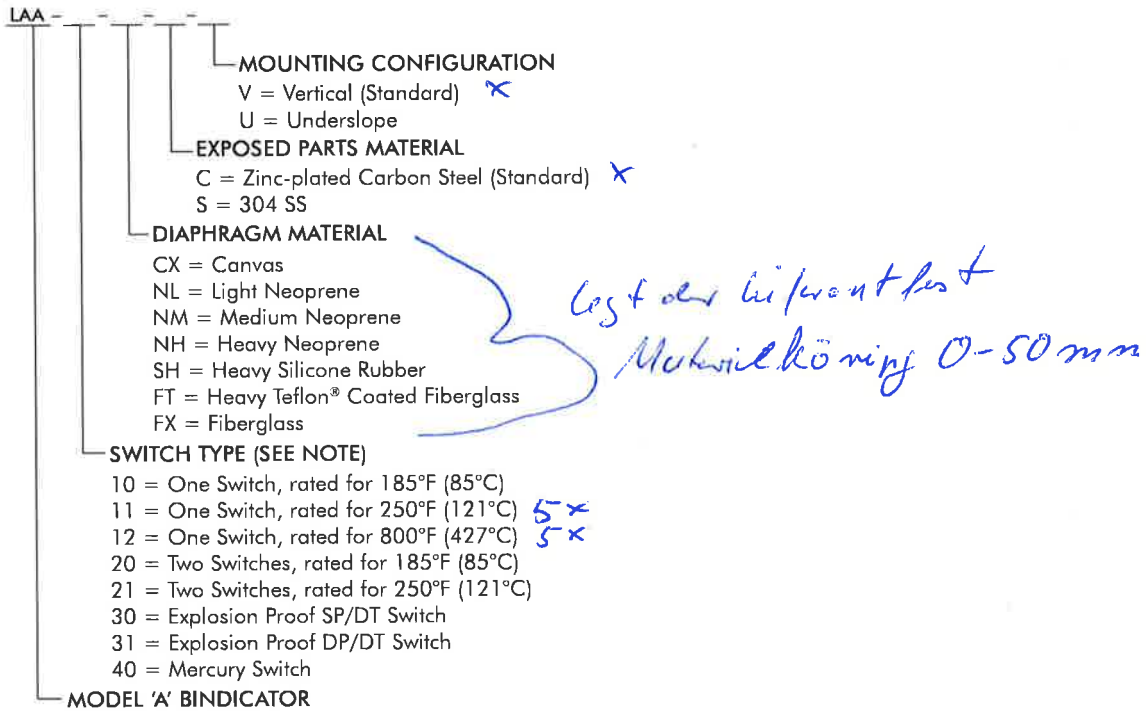

HOW TO ORDER Model 'A'

Note: High-temperature switches not available with neoprene diaphragms.

HOW TO ORDER Bantam Bin-Dicator®

Diaphragm Material	One Switch	Two Switches
Neoprene (light)	B-1-N, LAB101800	B-2-N, LAB101936
Teflon® Neoprene	B-1-LT, LAB101808	B-2-LT, LAB101944

Note: Specify if all metal parts exposed within the bin need to be stainless steel.

HOW TO ORDER Auto-Bin-Dicator®

Diaphragm Material	General Purpose	Explosion-proof
Neoprene	AB-R, LAD101701	NA
T-302 SS	AB-S, LAD101700	ABX-S, LAD101716

Note: Specify if all metal parts exposed within the bin need to be stainless steel.