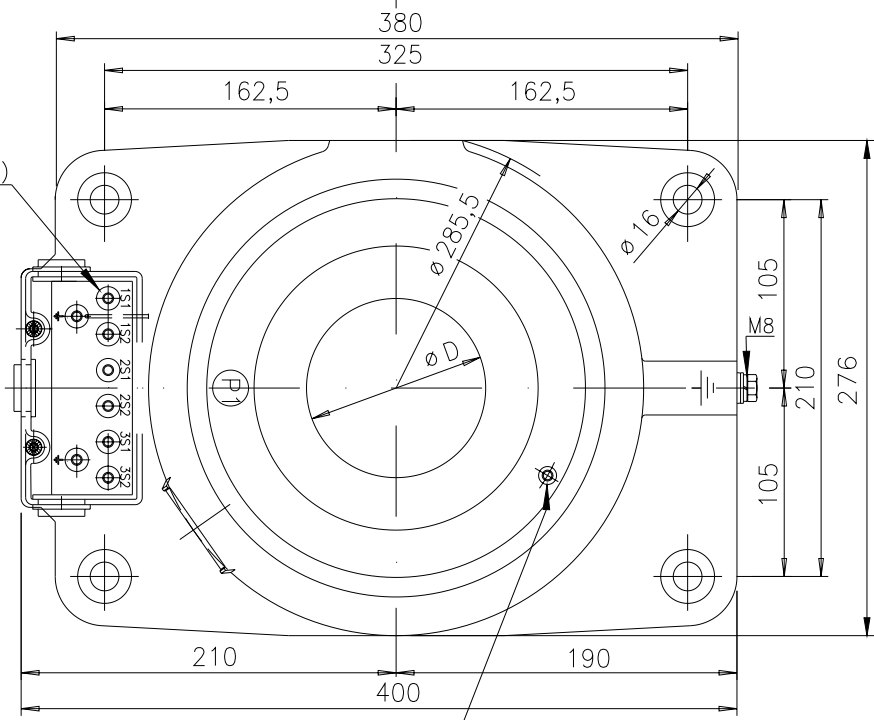

Bornes BT M6 (Max.6 bornes)  
Secondary terminals M6  
(Max.6 terminals)

Casq. a poten. de la pantalla  
Terminal set to potential of tube

MARCA MARK	∅ D	PESO WEIGHT Kgs
A	100	25
B	130	

arteche

Dimensiones aproximadas en mm  
Approximate dimensions in mm

TRANSFO DE INTENSIDAD  
CURRENT TRANSFORMER

ABD-12

Fecha/Date 9-3-00 Comprobado/Checked I.E.

N? Plano Drawing N? 4283351