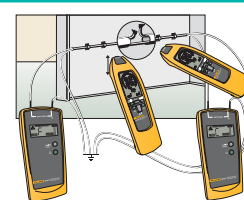

- For all applications (live or dead cables) without additional instruments
- Set includes a transmitter and a receiver
- Proven digitally coded sender signal guarantees clear signal identification
- Transmitter with LCD-display for transmitting level, transmitting code and external voltage

Batteries Transmitter: 6 pc Batteries 1.5V
Batteries Receiver: 1 pc Battery 9V
Size (HxWxD) Transmitter: 190 mm x 85 mm x 50 mm
Size (HxWxD) Receiver: 250 mm x 65 mm x 45mm
Weight Locator: 0.45 kg
Weight Receiver: 0.36 kg
Two Year Warranty

Fluke 2042 applications

Location of fuses/breakers and assignment to circuits

Tracing of underground cables (max. depth 2.5 m)

Precise location of cable interruptions with additional transmitter

Included Accessories