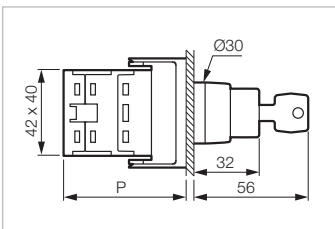

CAM SWITCHES

► DIMENSIONS

SINGLE HOLE MOUNTING Ø 22

FRONT MOUNTING "E N48MD50"

**WITH HANDLE AND
LEGEND PLATE**

No. of contacts	P*
1-2	51
3-4	61
5-6	71
7-8	81
9-10	91
11-12	101

FRONT MOUNTING "E C21RA03"

**WITH HANDLE
OR LEVER**

No. of contacts	P*
1-2	51
3-4	61
5-6	71
7-8	81
9-10	91
11-12	101

FRONT MOUNTING "E C21RC00"

WITH KEY

No. of contacts	P*
1-2	51
3-4	61
5-6	71
7-8	81
9-10	91
11-12	101