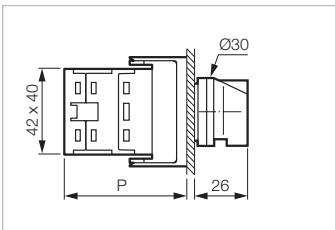

CAM SWITCHES

► DIMENSIONS

SINGLE HOLE MOUNTING Ø 22

FRONT MOUNTING "E N48MD50"

**WITH HANDLE AND
LEGEND PLATE**

No. of contacts	P*
1-2	51
3-4	61
5-6	71
7-8	81
9-10	91
11-12	101

FRONT MOUNTING "E C21RA03"

**WITH HANDLE
OR LEVER**

No. of contacts	P*
1-2	51
3-4	61
5-6	71
7-8	81
9-10	91
11-12	101

FRONT MOUNTING "E C21RC00"

WITH KEY

No. of contacts	P*
1-2	51
3-4	61
5-6	71
7-8	81
9-10	91
11-12	101