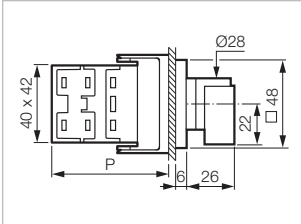

CAM SWITCHES

► DIMENSIONS

SINGLE HOLE MOUNTING Ø 22

FRONT MOUNTING "E N48MD50"

**WITH HANDLE AND
LEGEND PLATE**

No. of contacts	P*
1-2	51
3-4	61
5-6	71
7-8	81
9-10	91
11-12	101

FRONT MOUNTING "E C21RA03"

**WITH HANDLE
OR LEVER**

No. of contacts	P*
1-2	51
3-4	61
5-6	71
7-8	81
9-10	91
11-12	101

FRONT MOUNTING "E C21RC00"

WITH KEY

No. of contacts	P*
1-2	51
3-4	61
5-6	71
7-8	81
9-10	91
11-12	101