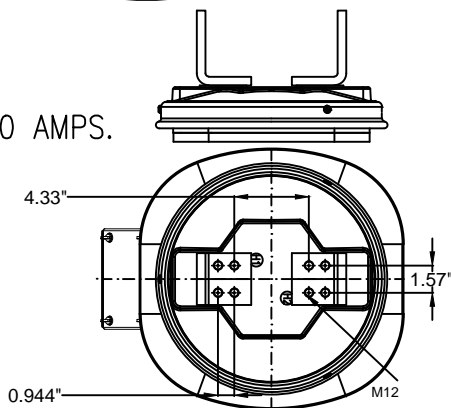

PRIMARYL TERMINAL

UP TO 2000 AMPS.

1500A

2000A

GROUND CONNECTOR

TE-12-250

arteche

Approximate dimensions in inches

CURRENT TRANSFORMER

CRH-36

Date  
13.11.14

Approved  
R.E.S.

Drawing N° 4286121