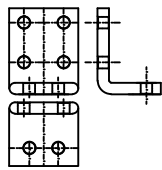

PRIMARYL TERMINAL

UP TO 2000 AMPS.

1500A

2000A

GROUND CONNECTOR

TE-12-250

arteche

Approximate dimensions in inches